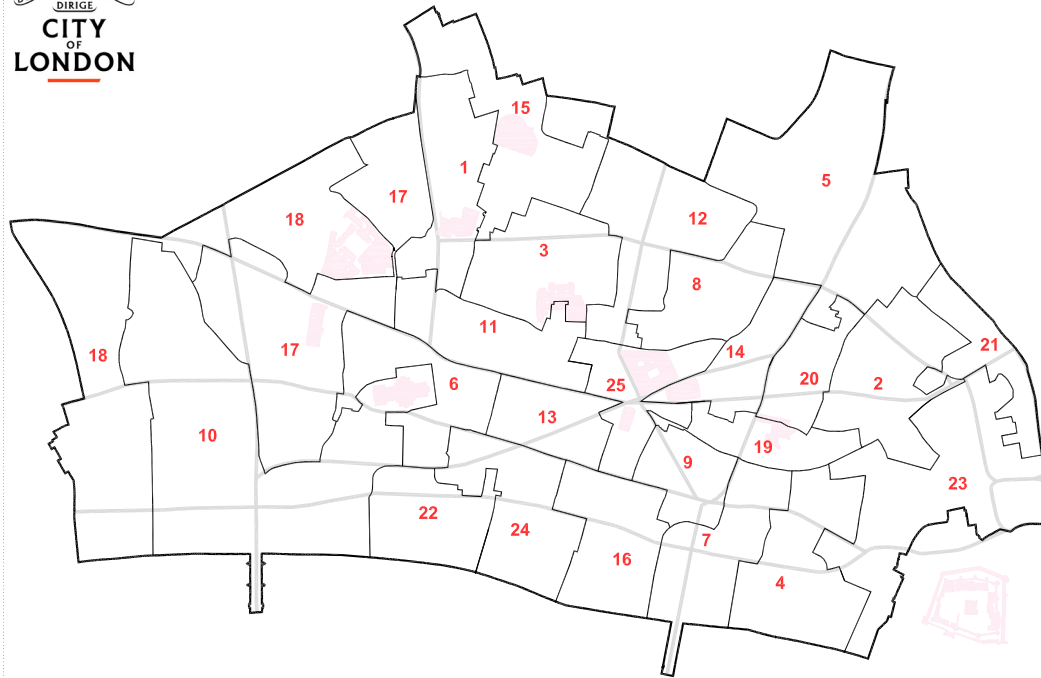

DRAFT
13/03/2014

Ward Index 2013

1 Aldersgate	6 Bread Street	11 Cheap	16 Dowgate	21 Portsoken
2 Aldgate	7 Bridge	12 Coleman Street	17 Farringdon Within	22 Queenhithe
3 Bassishaw	8 Broad Street	13 Cordwainer	18 Farringdon Without	23 Tower
4 Billingsgate	9 Candlewick	14 Cornhill	19 Langbourn	24 Vintry
5 Bishopsgate	10 Castle Baynard	15 Cripplegate	20 Lime Street	25 Walbrook